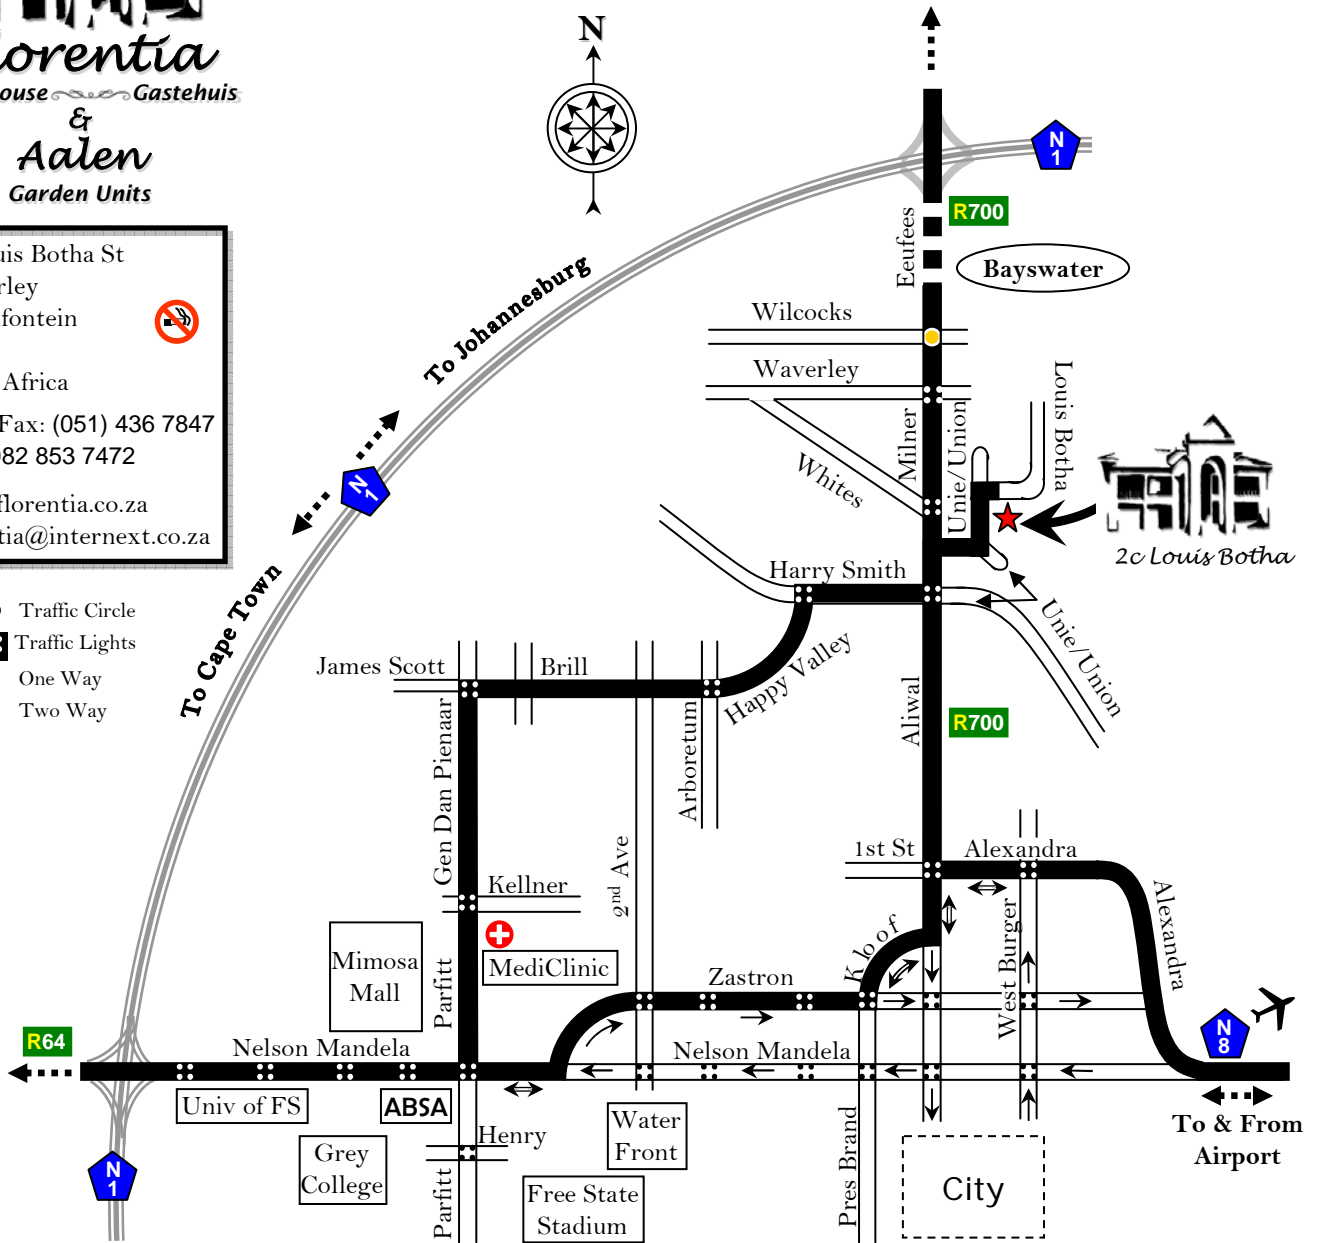

**BLOEMFONTEIN
SOUTH & AFRICA**

2c Louis Botha St
Waverley
Bloemfontein
9301
South Africa
Tel / Fax: (051) 436 7847
Cell: 082 853 7472
www.florentia.co.za
florentia@internext.co.za

-  Traffic Circle
-  & Traffic Lights
-  One Way
-  Two Way

From JHB on R700 from N1 (7.2km)

- Take Euefees Rd off ramp
- After traffic circle Euefees Rd becomes Milner St – carry on south bound in Milner St
- Turn left halfway between 2nd & 3rd traffic light
- Florentia is to the left of Santorini townhouses.

From Airport (± 11km) – N8

- Drive west on the N8 to BFN
N8 becomes Alexandra Ave
- Turn right into Aliwal St (R700)
- Turn right halfway between next two traffic lights
- Florentia is to the left of Santorini townhouses.

From Cape Town on R64 from the N1 (7.3km)

- Count the traffic lights

- Take Nelson Mandela Dr off ramp from N1
- Turn left in Parfitt Ave (5th traffic light after off ramp)
- At the next traffic light, crossing Kellner St, Parfitt Ave becomes Gen Dan Pienaar Dr – carry on north bound
- Turn right in Brill St at next traffic light
- Brill St becomes Happy Valley St at next traffic light
- Turn right in Harry Smith at next traffic light
- Turn left in Aliwal at next traffic light
- Move to the right most lane & turn right **halfway to** next traffic light
- Florentia is to the left of Santorini townhouses.